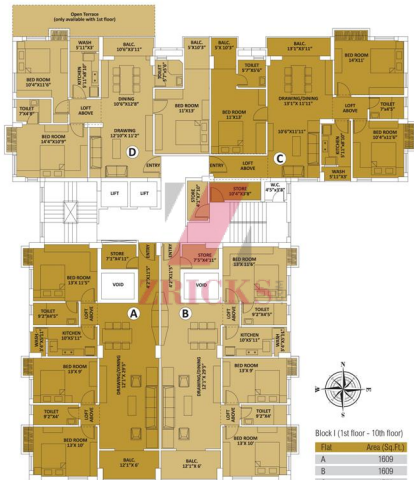

PS PALM SPRING

ZRICKS

ZRECKS

Block I (1st floor - 10th floor)

Flat	Area (Sq.Ft.)
A	1609
B	1609
C	1572
D (1st floor)	1556
D (2-10 floor)	1481

Block II (2nd floor - 9th floor)

Flat	Area (Sq.Ft.)
E	1381
F	1381

Facilities and Amenities
Block II, 1st floor